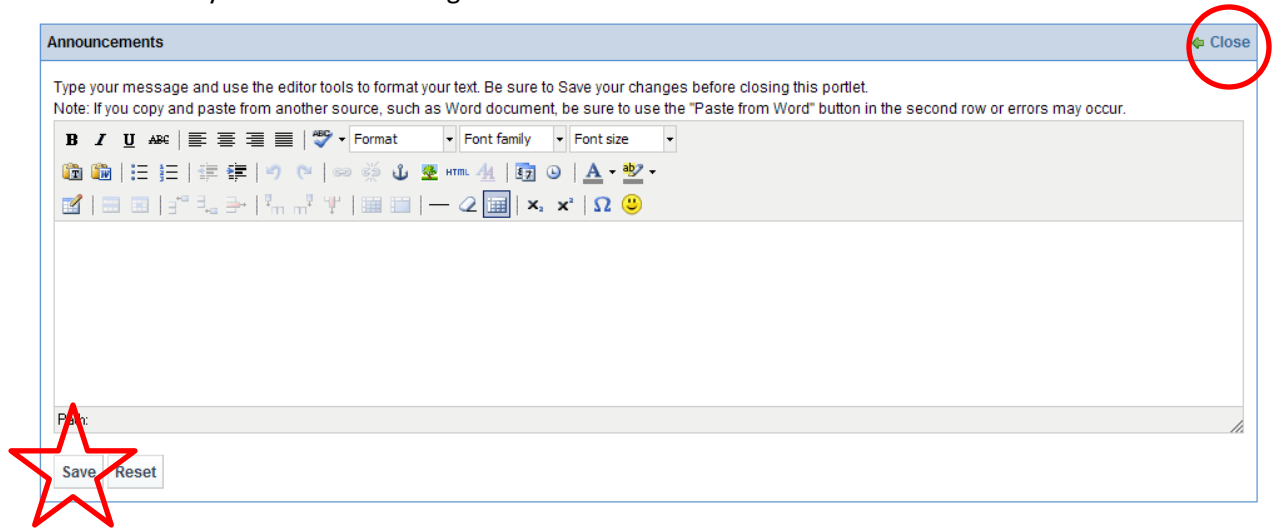

- Find the video on the Internet that you would like to embed. You will need to find the embed code. See below for different websites.
- Open a new message box, or click on edit in the message box where you would like the video to be.

- Click on the HTML icon.

- Paste the code into the window.

- Click on Update.

6. You will see a yellow box but the video will not play in the window until it is closed. Remember to SAVE before you close the message box.