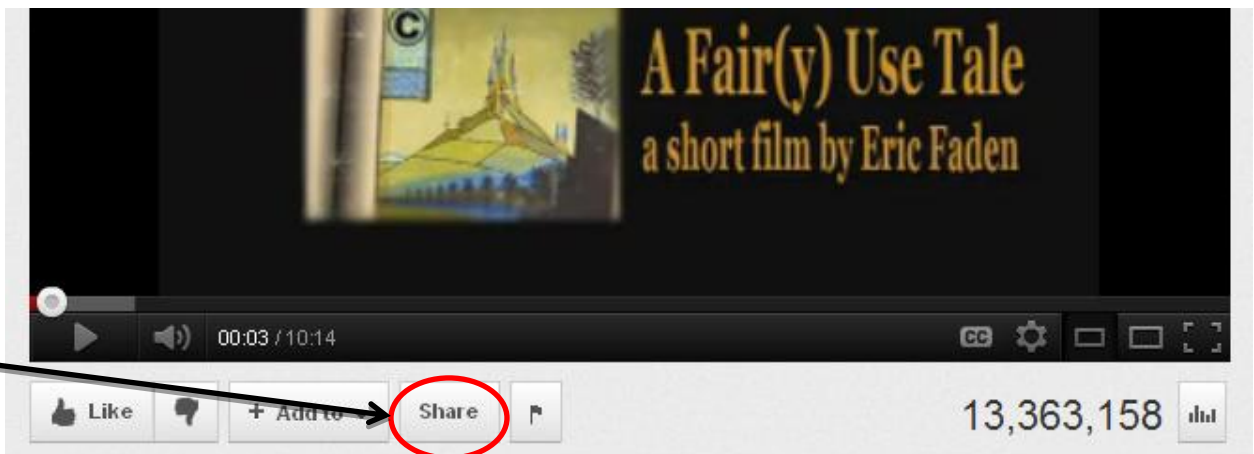

- Find the video on the Internet that you would like to embed. You will need to find the embed code. See below for different websites.
- Open a new message box, or click on edit in the message box where you would like the video to be.

- Click on the HTML icon.

- Paste the code into the window.

- Click on Update.

6. You will see a yellow box but the video will not play in the window until it is closed. Remember to SAVE before you close the message box.

7. You should now be able to see your video on your webpage.

YouTube Embed Code

1. Under the video there is a Share button. Click on it.

2. Next, click on the Embed button.

3. Finally, copy the highlighted Embed Code.