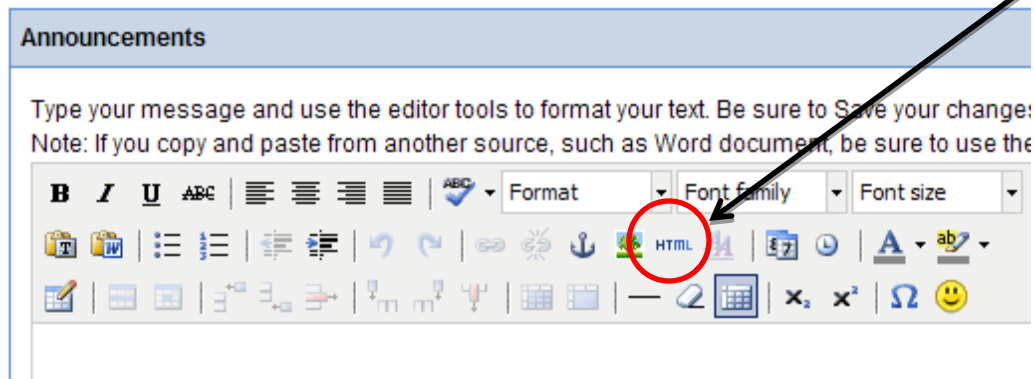

1. Click on the HTML icon.