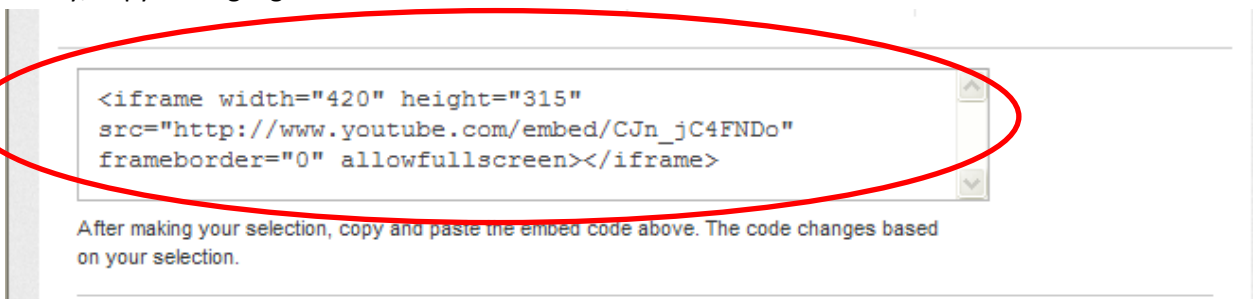

7. You should now be able to see your video on your webpage.

YouTube Embed Code

1. Under the video there is a Share button. Click on it.

2. Next, click on the Embed button.

3. Finally, copy the highlighted Embed Code.